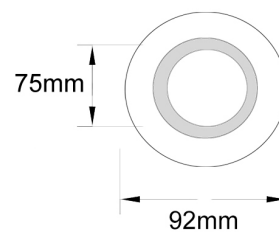

SKIP MOON

SKIP SUPER MAXI